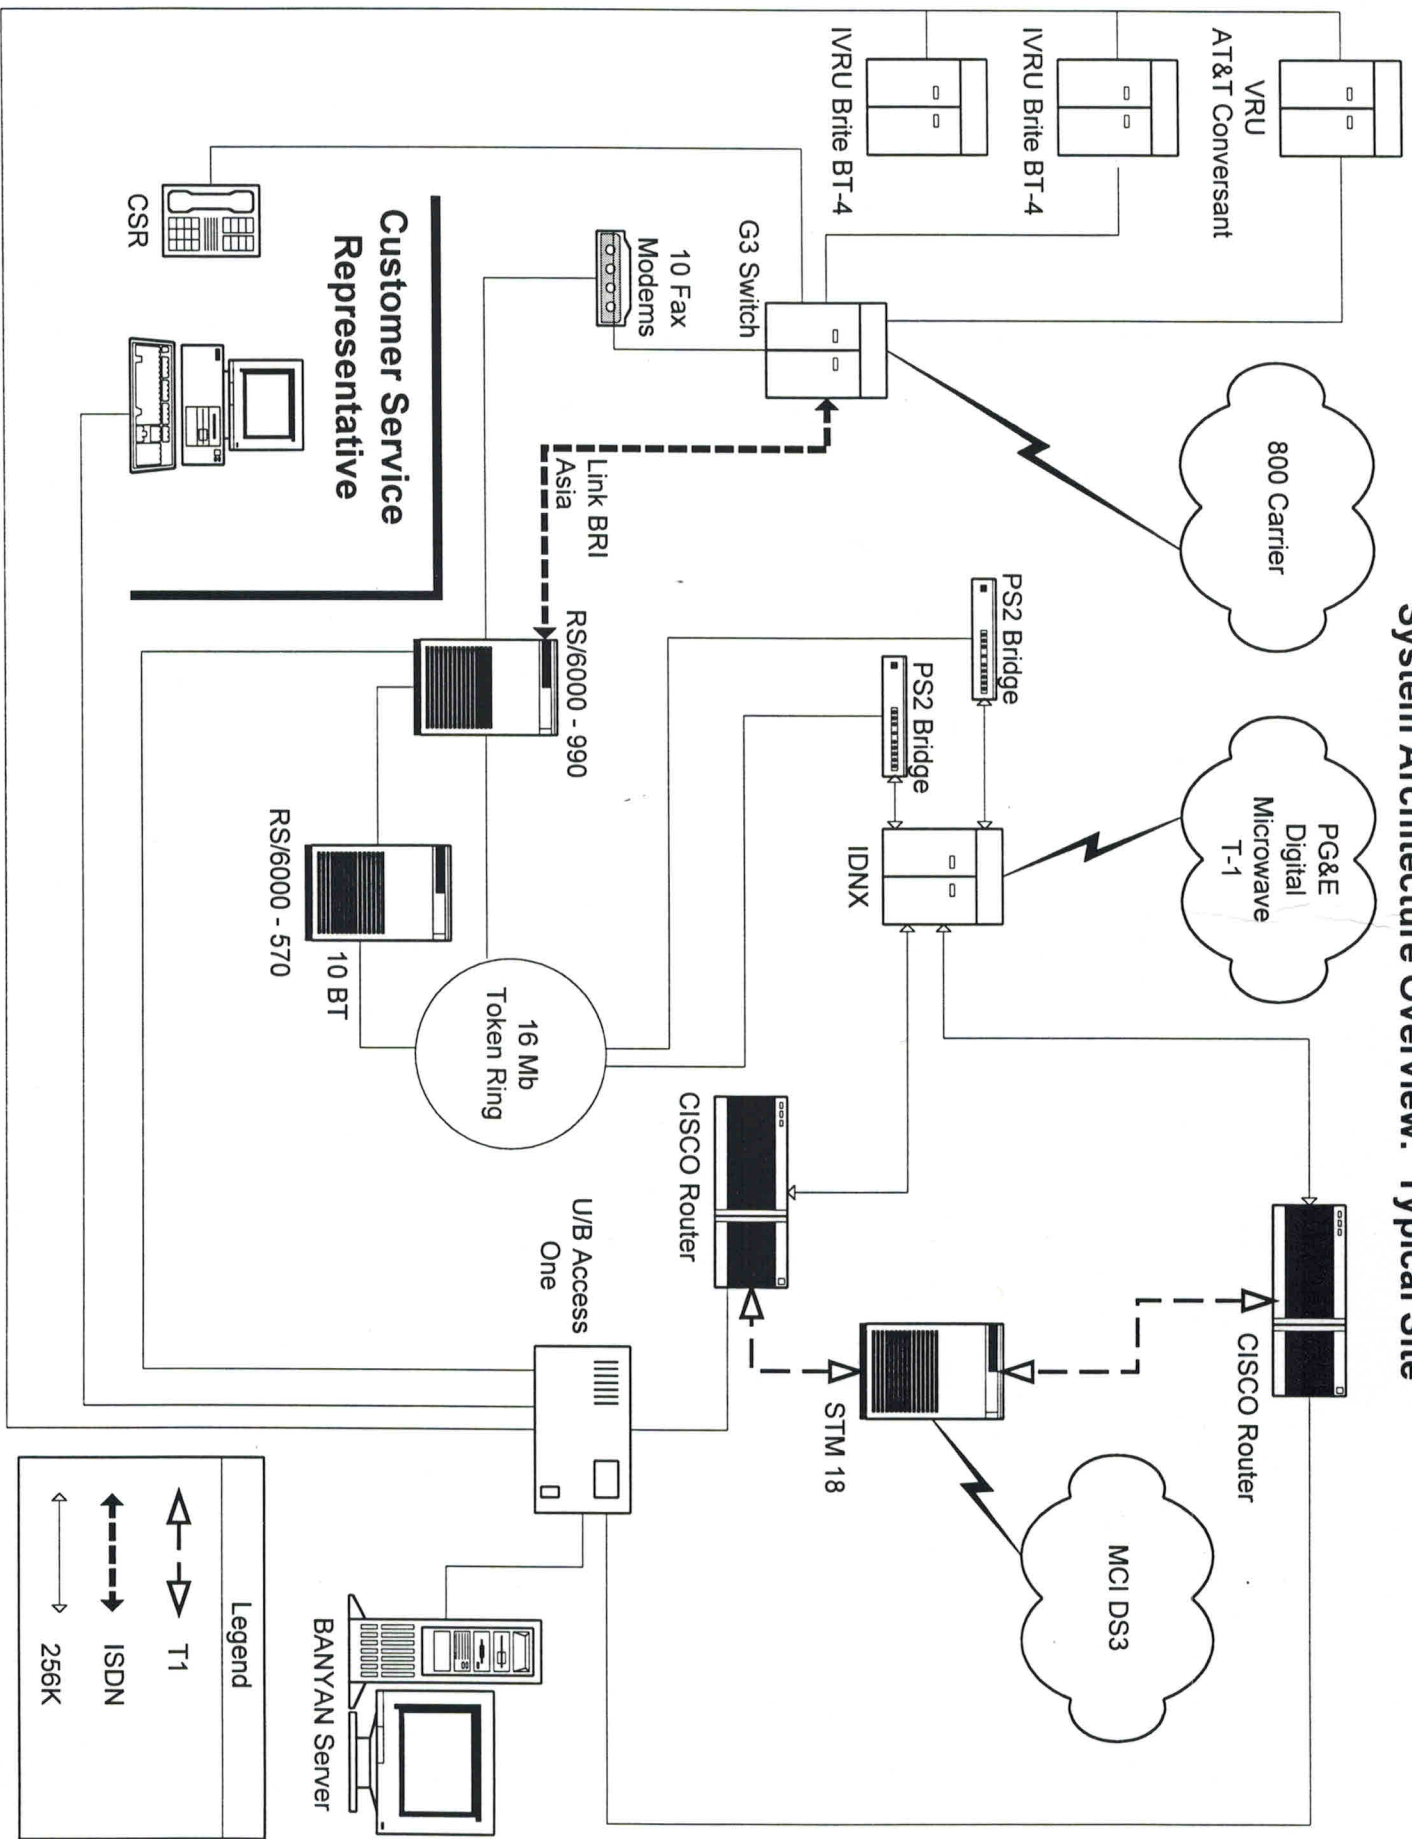

System Architecture Overview: Typical Site

Legend

- ↔ T1
- ↔ ISDN
- ↔ 256K